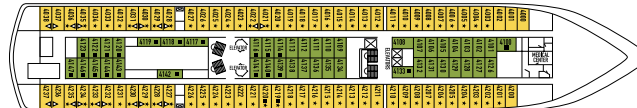

YOUR SHIP

- 1,200 passengers in 480 staterooms, 53 with private balcony
- All staterooms are equipped with telephone, hairdryers, safety deposit boxes & TV
- Minibar in all suites
- Fully air-conditioned, stabilisers, WiFi and doctor on board - at extra cost

Length 162 m
Tonnage 25,611 grt
Flag Malta

Deckplans and stateroom layouts are given purely as a guide. Size and layout may vary within the same category.

DECK 10

DECK 9

DECK 8

DECK 7

DECK 6

DECK 5

DECK 4

DECK 3

DECK 2

CATEGORY	DECK	DESCRIPTION	NUMBER OF STATEROOMS
INSIDE STATEROOM			
IA	3	2 lower beds, 3rd/4th berth, bathroom with shower	31
IB	4/5	2 lower beds, 3rd/4th berth, bathroom with shower	64
IC	6/7	2 lower beds, 3rd/4th berth, bathroom with shower	68
OUTSIDE STATEROOM			
XA	2	2 lower beds, 3rd/4th berth, bathroom with shower	21
XBO	6	2 lower beds, 3rd/4th berth, bathroom with shower (obstructed view)	38
XB	3/5/6	2 lower beds, bathroom with shower	33
XC	3/4	2 lower beds, 3rd/4th berth, 1 sofa bed, bathroom with shower	126
XD	6/7	2 lower beds, 3rd/4th berth, 1 sofa bed, bathroom with shower	40
SUITES			
SBJ Junior Balcony Suite	6/7	2 lower beds, 1 sofa bed, bathroom with shower (balcony)	43
S Suite	6	2 lower beds, 1 sofa bed, bathroom with shower	6
SB Balcony Suite	7	2 lower beds, 1 sofa bed, bathroom with shower (balcony)	8
SG Grand Suite	6	2 lower beds, 1 sofa bed, bathroom with bathtub and shower (large balcony with private whirlpool bath)	2