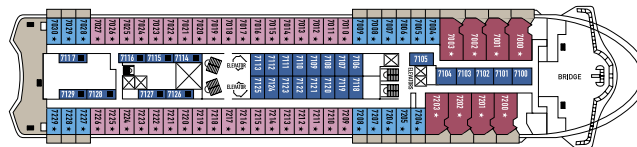

YOUR SHIP

- 1,200 passengers in 480 staterooms, 53 with private balcony
- All staterooms are equipped with telephone, hairdryers, safety deposit boxes & TV
- Minibar in all suites
- Fully air-conditioned, stabilisers, WiFi and doctor on board - at extra cost

Length 162 m
Tonnage 25,611 grt
Flag Malta

Deckplans and stateroom layouts are given purely as a guide. Size and layout may vary within the same category.

DECK 10

DECK 9

DECK 8

DECK 7

DECK 6

DECK 5

DECK 4

DECK 3

DECK 2

CATEGORY	DECK	DESCRIPTION	NUMBER OF STATEROOMS
INSIDE STATEROOM			
IA	3	2 lower beds, 3rd/4th berth, bathroom with shower	31
IB	4/5	2 lower beds, 3rd/4th berth, bathroom with shower	64
IC	6/7	2 lower beds, 3rd/4th berth, bathroom with shower	68
OUTSIDE STATEROOM			
XA	2	2 lower beds, 3rd/4th berth, bathroom with shower	21
XBO	6	2 lower beds, 3rd/4th berth, bathroom with shower (obstructed view)	38
XB	3/5/6	2 lower beds, bathroom with shower	33
XC	3/4	2 lower beds, 3rd/4th berth, 1 sofa bed, bathroom with shower	126
XD	6/7	2 lower beds, 3rd/4th berth, 1 sofa bed, bathroom with shower	40
SUITES			
SBJ Junior Balcony Suite	6/7	2 lower beds, 1 sofa bed, bathroom with shower (balcony)	43
S Suite	6	2 lower beds, 1 sofa bed, bathroom with shower	6
SB Balcony Suite	7	2 lower beds, 1 sofa bed, bathroom with shower (balcony)	8
SG Grand Suite	6	2 lower beds, 1 sofa bed, bathroom with bathtub and shower (large balcony with private whirlpool bath)	2