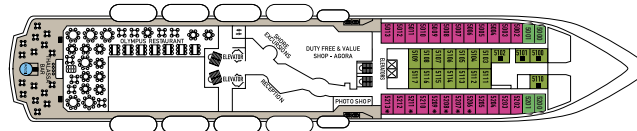

Length 162 m
Tonnage 25,611 grt
Flag Malta

Deckplans and stateroom layouts are given purely as a guide. Size and layout may vary within the same category.

DECK 10

DECK 9

DECK 8

DECK 7

DECK 6

DECK 5

DECK 4

DECK 3

DECK 2

CATEGORY	DECK	DESCRIPTION	NUMBER OF STATEROOMS
INSIDE STATEROOM			
IA	3	2 lower beds, 3rd/4th berth, bathroom with shower	31
IB	4/5	2 lower beds, 3rd/4th berth, bathroom with shower	64
IC	6/7	2 lower beds, 3rd/4th berth, bathroom with shower	68
OUTSIDE STATEROOM			
XA	2	2 lower beds, 3rd/4th berth, bathroom with shower	21
XBO	6	2 lower beds, 3rd/4th berth, bathroom with shower (obstructed view)	38
XB	3/5/6	2 lower beds, bathroom with shower	33
XC	3/4	2 lower beds, 3rd/4th berth, 1 sofa bed, bathroom with shower	126
XD	6/7	2 lower beds, 3rd/4th berth, 1 sofa bed, bathroom with shower	40
SUITES			
SBJ Junior Balcony Suite	6/7	2 lower beds, 1 sofa bed, bathroom with shower (balcony)	43
S Suite	6	2 lower beds, 1 sofa bed, bathroom with shower	6
SB Balcony Suite	7	2 lower beds, 1 sofa bed, bathroom with shower (balcony)	8
SG Grand Suite	6	2 lower beds, 1 sofa bed, bathroom with bathtub and shower (large balcony with private whirlpool bath)	2