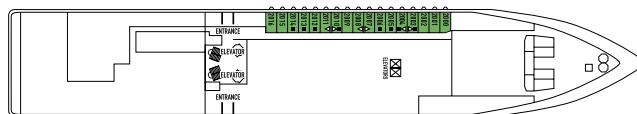

Length 162 m
Tonnage 25,611 grt
Flag Malta

Deckplans and stateroom layouts are given purely as a guide. Size and layout may vary within the same category.

DECK 10

DECK 9

DECK 8

DECK 7

DECK 6

DECK 5

DECK 4

DECK 3

DECK 2

CATEGORY	DECK	DESCRIPTION	NUMBER OF STATEROOMS
INSIDE STATEROOM			
IA	3	2 lower beds, 3rd/4th berth, bathroom with shower	31
IB	4/5	2 lower beds, 3rd/4th berth, bathroom with shower	64
IC	6/7	2 lower beds, 3rd/4th berth, bathroom with shower	68
OUTSIDE STATEROOM			
XA	2	2 lower beds, 3rd/4th berth, bathroom with shower	21
XBO	6	2 lower beds, 3rd/4th berth, bathroom with shower (obstructed view)	38
XB	3/5/6	2 lower beds, bathroom with shower	33
XC	3/4	2 lower beds, 3rd/4th berth, 1 sofa bed, bathroom with shower	126
XD	6/7	2 lower beds, 3rd/4th berth, 1 sofa bed, bathroom with shower	40
SUITES			
SBJ Junior Balcony Suite	6/7	2 lower beds, 1 sofa bed, bathroom with shower (balcony)	43
S Suite	6	2 lower beds, 1 sofa bed, bathroom with shower	6
SB Balcony Suite	7	2 lower beds, 1 sofa bed, bathroom with shower (balcony)	8
SG Grand Suite	6	2 lower beds, 1 sofa bed, bathroom with bathtub and shower (large balcony with private whirlpool bath)	2