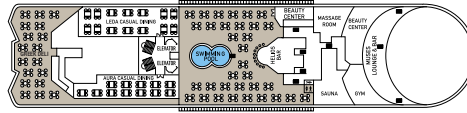

PLACES TO TREAT YOURSELF

- Deck 9** Beauty Centre - Gym
 Sauna - Swimming Pool
Deck 8 Conference Area - Kids Corner
 Library Stand
Deck 5 Photo Shop - Duty Free Shops
 Agora Shop - Shore Excursions
 Reception - Jacuzzi
Deck 4 Medical Centre

YOUR SHIP

- 1,200 passengers in 480 staterooms, 53 with private balcony
- All staterooms are equipped with telephone, hairdryers, safety deposit boxes & TV
- Minibar in all suites
- Fully air-conditioned, stabilisers, WiFi and doctor on board - at extra cost

Length 162 m
Tonnage 25,611 grt
Flag Malta

Deckplans and stateroom layouts are given purely as a guide. Size and layout may vary within the same category.

DECK 10

DECK 9

DECK 8

DECK 7

DECK 6

DECK 5

DECK 4

DECK 3

DECK 2

CATEGORY	DECK	DESCRIPTION	NUMBER OF STATEROOMS
INSIDE STATEROOM			
IA	3	2 lower beds, 3rd/4th berth, bathroom with shower	31
IB	4/5	2 lower beds, 3rd/4th berth, bathroom with shower	64
IC	6/7	2 lower beds, 3rd/4th berth, bathroom with shower	68
OUTSIDE STATEROOM			
XA	2	2 lower beds, 3rd/4th berth, bathroom with shower	21
XBO	6	2 lower beds, 3rd/4th berth, bathroom with shower (obstructed view)	38
XB	3/5/6	2 lower beds, bathroom with shower	33
XC	3/4	2 lower beds, 3rd/4th berth, 1 sofa bed, bathroom with shower	126
XD	6/7	2 lower beds, 3rd/4th berth, 1 sofa bed, bathroom with shower	40
SUITES			
SBJ Junior Balcony Suite	6/7	2 lower beds, 1 sofa bed, bathroom with shower (balcony)	43
S Suite	6	2 lower beds, 1 sofa bed, bathroom with shower	6
SB Balcony Suite	7	2 lower beds, 1 sofa bed, bathroom with shower (balcony)	8
SG Grand Suite	6	2 lower beds, 1 sofa bed, bathroom with bathtub and shower (large balcony with private whirlpool bath)	2