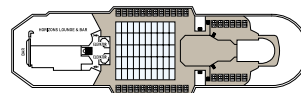

Onboard Celestyal Crystal

SYMBOL LEGEND

1. none 2 lower beds
2. 1 lower bed +1 upper bed
   - ▲ 2 lower beds + 1 upper bed
   - 2 lower beds + 2 upper beds
   - ★ 2 lower beds + sofa
   - ★ 2 lower beds + 2 upper beds + sofa
   - Suitable for wheelchair
   - ◁▷ Connected Stateroom
   - Stateroom with bathtub
   - ⌒ Stateroom with portholes
   - ▲ Stateroom with obstructed view

PLACES TO HAVE A GOOD MEAL

1. **Deck 9** Leda Casual Dining
   Aura Casual Dining & Greek Deli
   Deck 8 Amalthia Restaurant
   Deck 5 Olympus Restaurant

PLACES TO HAVE FUN

1. **Deck 10** Horizons Lounge & Bar
   Deck 9 Helios Bar
   Deck 8 Muses Lounge & Bar
   Casino - Eros Lounge & Bar
   Deck 5 Thalassa Bar

PLACES TO TREAT YOURSELF

1. **Deck 9** Beauty Centre - Gym
   Sauna - Swimming Pool
   Deck 8 Conference Area - Kids Corner
   Library Stand
   Deck 5 Photo Shop - Duty Free Shops
   Agora Shop - Shore Excursions
   Reception - Jacuzzi
   Deck 4 Medical Centre

YOUR SHIP

- 1,200 passengers in 480 staterooms, 53 with private balcony
- All staterooms are equipped with telephone, hairdryers, safety deposit boxes & TV
- Minibar in all suites
- Fully air-conditioned, stabilisers, WiFi and doctor on board - at extra cost

Length 162 m
Tonnage 25,611 grt
Flag Malta

Deckplans and stateroom layouts are given purely as a guide. Size and layout may vary within the same category.

DECK 10