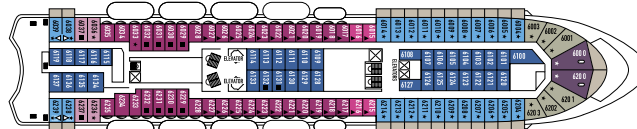

Length 162 m
Tonnage 25,611 grt
Flag Malta

Deckplans and stateroom layouts are given purely as a guide. Size and layout may vary within the same category.

DECK 10

DECK 9

DECK 8

DECK 7

DECK 6

DECK 5

DECK 4

DECK 3

DECK 2

CATEGORY	DECK	DESCRIPTION	NUMBER OF STATEROOMS
INSIDE STATEROOM			
IA	3	2 lower beds, 3rd/4th berth, bathroom with shower	31
IB	4/5	2 lower beds, 3rd/4th berth, bathroom with shower	64
IC	6/7	2 lower beds, 3rd/4th berth, bathroom with shower	68
OUTSIDE STATEROOM			
XA	2	2 lower beds, 3rd/4th berth, bathroom with shower	21
XBO	6	2 lower beds, 3rd/4th berth, bathroom with shower (obstructed view)	38
XB	3/5/6	2 lower beds, bathroom with shower	33
XC	3/4	2 lower beds, 3rd/4th berth, 1 sofa bed, bathroom with shower	126
XD	6/7	2 lower beds, 3rd/4th berth, 1 sofa bed, bathroom with shower	40
SUITES			
SBJ Junior Balcony Suite	6/7	2 lower beds, 1 sofa bed, bathroom with shower (balcony)	43
S Suite	6	2 lower beds, 1 sofa bed, bathroom with shower	6
SB Balcony Suite	7	2 lower beds, 1 sofa bed, bathroom with shower (balcony)	8
SG Grand Suite	6	2 lower beds, 1 sofa bed, bathroom with bathtub and shower (large balcony with private whirlpool bath)	2