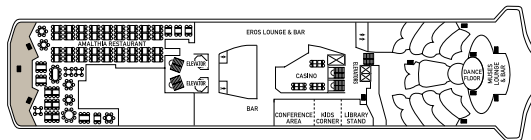

YOUR SHIP

- 1,200 passengers in 480 staterooms, 53 with private balcony
- All staterooms are equipped with telephone, hairdryers, safety deposit boxes & TV
- Minibar in all suites
- Fully air-conditioned, stabilisers, WiFi and doctor on board - at extra cost

Length 162 m
Tonnage 25,611 grt
Flag Malta

Deckplans and stateroom layouts are given purely as a guide. Size and layout may vary within the same category.

DECK 10

DECK 9

DECK 8

DECK 7

DECK 6

DECK 5

DECK 4

DECK 3

DECK 2

CATEGORY	DECK	DESCRIPTION	NUMBER OF STATEROOMS
INSIDE STATEROOM			
IA	3	2 lower beds, 3rd/4th berth, bathroom with shower	31
IB	4/5	2 lower beds, 3rd/4th berth, bathroom with shower	64
IC	6/7	2 lower beds, 3rd/4th berth, bathroom with shower	68
OUTSIDE STATEROOM			
XA	2	2 lower beds, 3rd/4th berth, bathroom with shower	21
XBO	6	2 lower beds, 3rd/4th berth, bathroom with shower (obstructed view)	38
XB	3/5/6	2 lower beds, bathroom with shower	33
XC	3/4	2 lower beds, 3rd/4th berth, 1 sofa bed, bathroom with shower	126
XD	6/7	2 lower beds, 3rd/4th berth, 1 sofa bed, bathroom with shower	40
SUITES			
SBJ Junior Balcony Suite	6/7	2 lower beds, 1 sofa bed, bathroom with shower (balcony)	43
S Suite	6	2 lower beds, 1 sofa bed, bathroom with shower	6
SB Balcony Suite	7	2 lower beds, 1 sofa bed, bathroom with shower (balcony)	8
SG Grand Suite	6	2 lower beds, 1 sofa bed, bathroom with bathtub and shower (large balcony with private whirlpool bath)	2